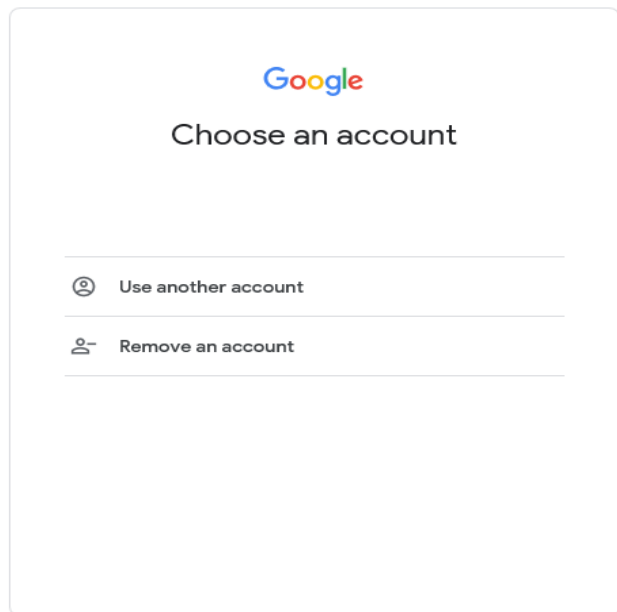

Logging into Google classroom. Click on Google classroom link as seen below.

The screenshot shows a Google search for "google classroom". The search bar contains "google classroom" and the search button is visible. Below the search bar, there are filters for "All", "Images", "Videos", "News", and "More". The search results show "About 938,000,000 results (0.39 seconds)". The first result is "classroom.google.com" with a dropdown arrow. Below this is the "Google Classroom" logo and a sign-in prompt: "Sign in. Use your Google Account. Email or phone. Forgot email? Type the text you hear or see. Not your computer? Use a private browsing window to sign in." There are two links: "Classroom.google.com" and "Computer - Classroom Help". The "Classroom.google.com" link has a description: "Classroom helps students and teachers organize assignments ...". The "Computer - Classroom Help" link has a description: "Depending on your learning setting, sign in to Classroom ...". To the right of the search results is a featured snippet for "Google Classroom" with a large green icon showing three people. Below the icon is the text "Google Classroom" and a share icon. Underneath is the URL "classroom.google.com" and a small description: "Google Classroom is a free web service, developed by Google for".

You will then see this screen. Select Use another account or Log into an existing account if you have already logged in before on your computer.

English (United States) ▾

[Help](#)

[Privacy](#)

[Terms](#)